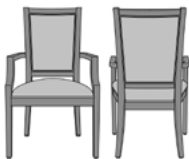

Statement of Line

LE111
23W 24.25D 38.5H
25AH