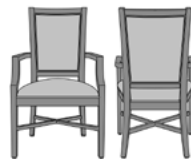

LE112
23W 24.25D 38.5H
25AH