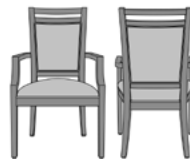

LE121
23W 24.25D 38.5H
25AH